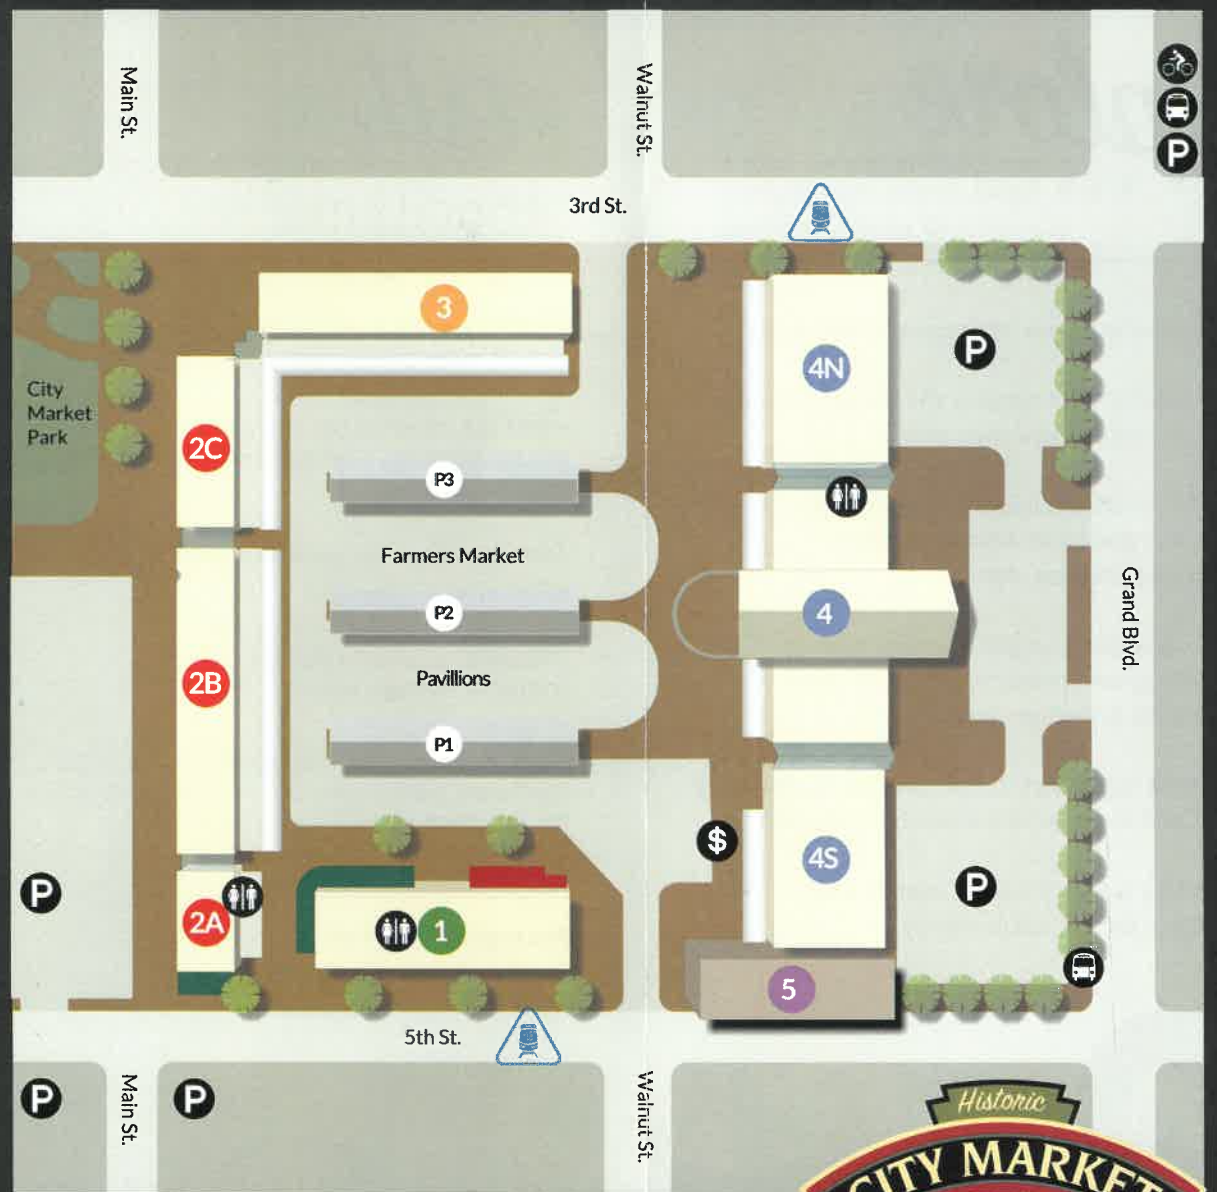

Restaurants & Cafes

- 2C Beignet
- 1 Blue Nile Café
- 3 Bloom Baking Co.
- 1 Bo Lings
- 5 Brown & Loe
- 2B Burrito Bros.
- 3 Carollo's Grocer & Deli
- 2C City Market Coffee House
- 2B Dragonfly Tea Zone
- 2C Habashi House
- 2B Hien Vuong Restaurant
- 2A Minsky's
- 1 Pigwich
- 3 Taste of Brazil
- 3 The Bite
- 2B Tikka House

Specialty Grocers & Produce

- 2C Al Habashi Mart
- 2B Cristina's Produce
- 3 Crossland International Market
- 2B Global Produce
- 2B KC Soda Co.
- 2B Locally Sourced Meats
- 1 Local Pig

Floral, Gift & Home Accessories

- 4 Africa 2000
- 4 Dalia's Silver Lining
- 4S Dutch Flowers
- 4 Emblazon Gifts & The Candy Wizard
- 4S Hawthorne 109
- 4N Level One Game Shop
- 4N So Young Fashions
- 4 HyperKC
- 4N Yoki

visit

open daily. all year.